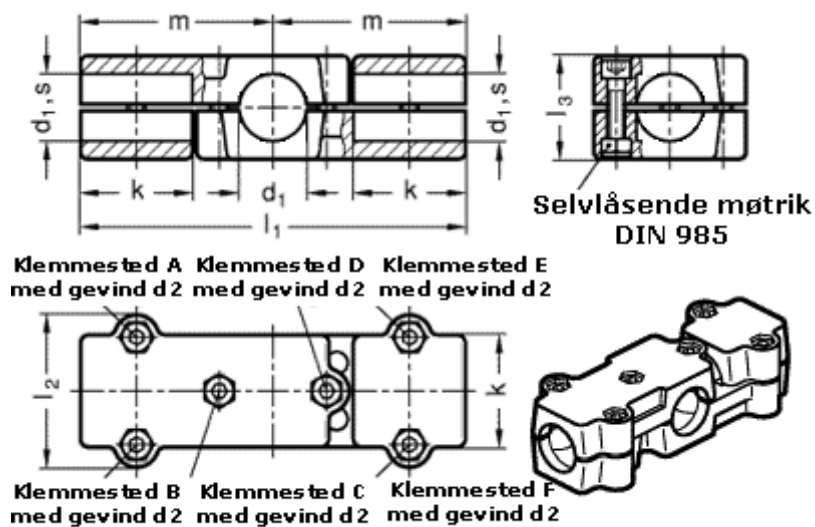

Article number: 20195B50762SW

Description: E+G double T-angel clamps
GN 195-B50-76-2-SW

Measures

d1 = B 50

d2 = M10

k = 76

l1 = 254

l2 = 98

l3 = 70

m = 127